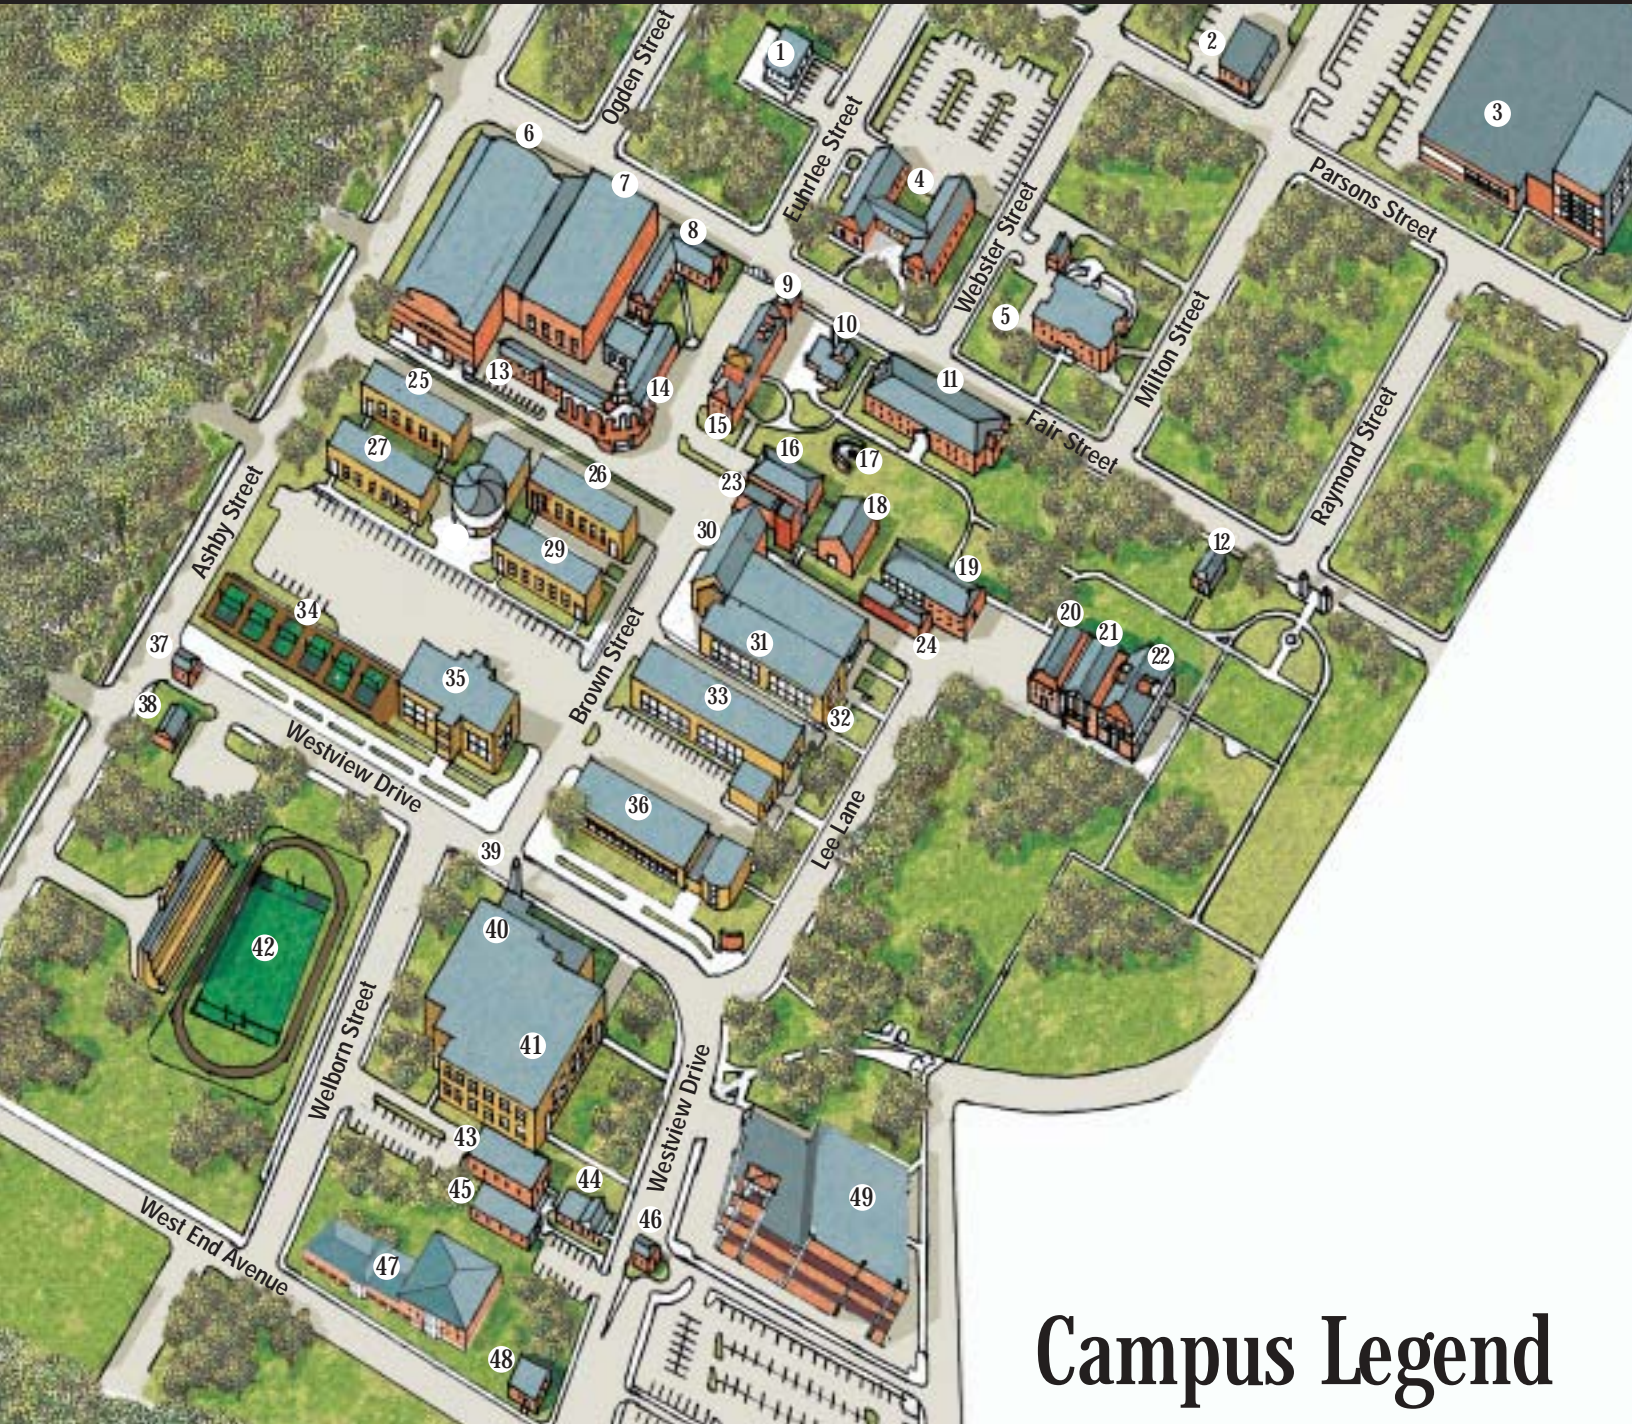

MOREHOUSE COLLEGE

A Proud Tradition of Producing Outstanding Leaders

Campus Legend

- | | | | |
|--|---|---|--|
| 1. Fair Street Annex | 13. Kilgore Dormitory | 26. Charles D. Hubert Hall | 39. Howard Thurman Memorial |
| 2. R.O.T.C. Headquarters | 14. Thomas Kilgore Jr. Campus Center | 27. W.E.B. DuBois Hall | 40. Martin Luther King Jr. International Chapel |
| 3. Robert W. Woodruff Library | 15. Samuel T. Graves Hall | 28. Frederick Douglass Hall | 41. Hugh M. Gloster Hall |
| 4. Fair Street Student Housing | 16. Joseph T. Robert Hall/Post Office | 29. William Jefferson White Hall | 42. B.T. Harvey Stadium/Edwin Moses Track |
| 5. Davidson House Center for Excellence | 17. Benjamin E. Mays Memorial | 30. Chivers/Lane Dining Hall | 43. Gloster Hall Annex |
| 6. Franklin L. Forbes Arena | 18. Sale Hall Annex | 31. Benjamin E. Mays Hall | 44. Emma and Joe Adams Institute for Community Service |
| 7. Samuel H. Archer Hall | 19. Sale Hall/Howard Thurmond Humanities Center | 32. Print Shop | 45. Trio Programs |
| 8. Brazeal Hall/Ralph B. Ellison College Infirmary | 20. John Hope Hall | 33. Claude B. Dansby Hall | 46. Westview Guard Booth |
| 9. Triplex | 21. Technology Tower | 34. Tennis Courts | 47. Leadership Center at Morehouse |
| 10. Physical Plant | 22. Charles Merrill Hall | 35. John H. Wheeler Hall | 48. West End Annex |
| 11. Nabrit-Mapp-McBay Hall | 23. Security Office | 36. Benjamin G. Brawley Hall | 49. Morehouse Parking Deck |
| 12. William H. Danforth Chapel | 24. Bookstore | 37. Joseph E. Lowery (Ashby) Street Guard Booth | |
| | 25. Residence Hall | 38. Maintenance Building | |

Directions to Morehouse College on back